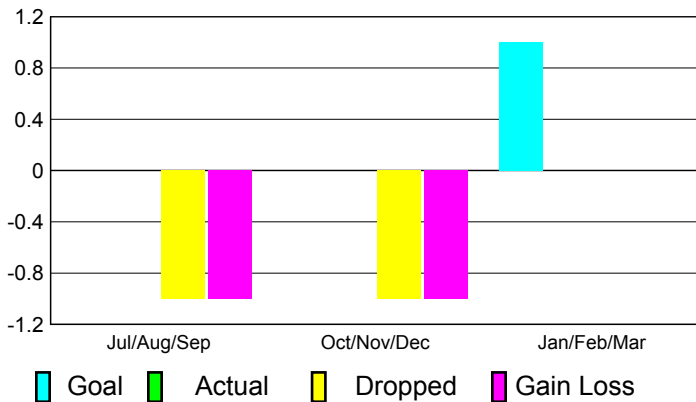

2010-2011 GMT Reports for District (or Undistricted) **District 335 B**

GMT: Junichi Takata

Location: JAPAN

GMT CA: 5

CLUBS

Club Results
2010-2011

Clubs
2009-2010

Month	New Club Goal	Actual New Clubs	Actual Dropped Clubs	Gain/Loss of Clubs	Gain/Loss of Clubs
Jul/Aug/Sep	0	0	-1	-1	0
Oct/Nov/Dec	0	0	-1	-1	0
Jan/Feb/Mar	1	0	0	0	0
Totals	1	0	-2	-2	0

Club Results 2010-2011

Goal, New, Dropped, Gain/Loss

Comparison of Club Gain/Loss

Current Year Compared to the Previous Year

YTD Status Quo Clubs 2010-2011

Status Quo Clubs Compared to Status Quo Members

MEMBERSHIP