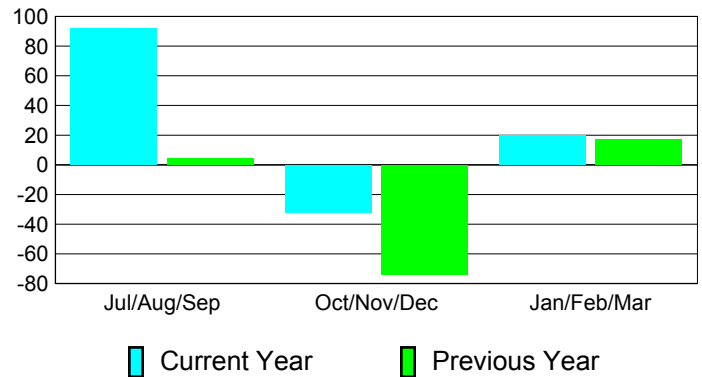

Membership Results
2010-2011

Membership
2009-2010

Month	Net Memb Goal	Actual New Memb	Actual Dropped Memb	Gain/Loss of Memb	Gain/Loss of Memb
Jul/Aug/Sep	90	175	-83	92	4
Oct/Nov/Dec	-20	83	-115	-32	-74
Jan/Feb/Mar	65	100	-80	20	17
Totals	135	358	-278	80	-53

Membership Results 2010-2011

Goal, New, Dropped, Gain/Loss

Comparison of Membership Gain/Loss

Current Year Compared to the Previous Year

Gender Comparison 2010-2011

Jul/Aug/Sep

Oct/Nov/Dec

Jan/Feb/Mar