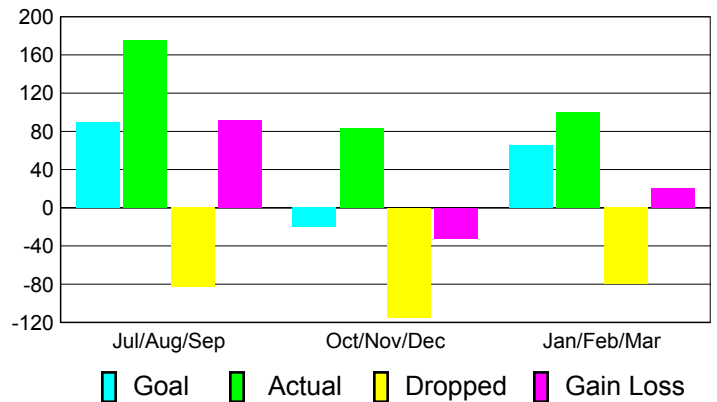

Membership Results 2010-2011

Goal, New, Dropped, Gain/Loss

Comparison of Membership Gain/Loss

Current Year Compared to the Previous Year